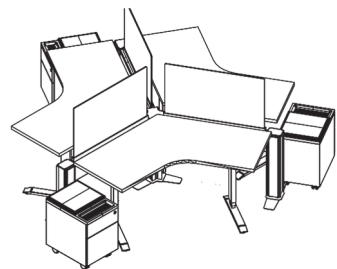

DIMENSIONS

H: 21.5" W: 15" D: 19 3/4"

FINISHES

COLOR PEDESTAL TOP

Green, Blue and Red

FOAM CUSHION

Charcoal, Café, Grey, & Red

TYPICALS  
Visit the [DRC](#) for more

3.5'X3.5' 120° STATIONS

- My-Hite Pedestal with foam cushion
- 120° Beam with fabric screen
- My-Hite 3 stage bases

4.5'X2' STATIONS

- My-Hite Pedestal with foam cushion
- Power Grommet
- Beam Spine with fabric screen My-Hite 3 stage bases