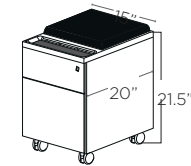

## Mobile Pedestal

This sleek box/file mobile pedestal is not only a handy addition to your ergonomic My-Hite workstation, but can also be easily customized. Order a pedestal with or without a foam cushion (available in 4 fashionable colors) and/or a removable top in 3 colors. Mix and match to get a sharp looking workstation.

[friant.com/my-hite](http://friant.com/my-hite)

---

KEY FEATURES

- Box/File mobile pedestal with lock and matching top
- Optional foam cushion available in 4 colors
- Optional color top available in 3 colors
- Top includes pencil tray and mail slot Key-alike available

DIMENSIONS

H: 21.5" W: 15" D: 19 3/4"

FINISHES

COLOR PEDESTAL TOP

Green, Blue and Red

FOAM CUSHION

Charcoal, Café, Grey, & Red

TYPICALS  
Visit the [DRC](#) for more