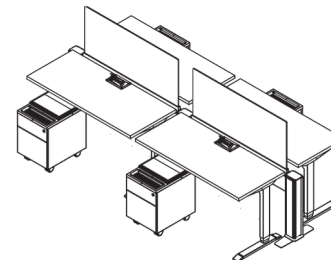

DIMENSIONS

H: 21.5" W: 15" D: 19 3/4"

FINISHES

COLOR PEDESTAL TOP

Green, Blue and Red

FOAM CUSHION

Charcoal, Café, Grey, & Red

TYPICALS  
Visit the [DRC](#) for more

3.5'X3.5' 120° STATIONS

- My-Hite Pedestal with foam cushion
- 120° Beam with fabric screen
- My-Hite 3 stage bases

4.5'X2' STATIONS

- My-Hite Pedestal with foam cushion
- Power Grommet
- Beam Spine with fabric screen My-Hite 3 stage bases