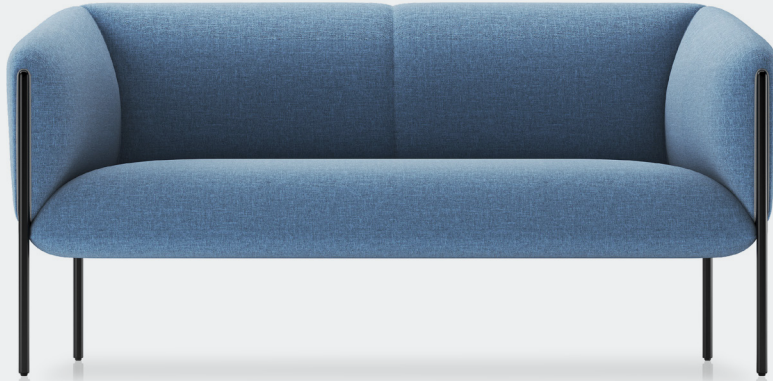

**Aras** | A timeless lounge seat available in single and double seaters. With its clean lines and plush firm padding, Aras exudes an understated elegance. The plump contour and deep seat contribute to its distinct minimalist aesthetic. Complemented by slender, straight metal legs, Aras showcases a blend of geometric qualities, resulting in clean and modern seating. Versatile in nature, Aras is suitable for a range of settings, including residential, office, commercial, and waiting areas. Experience the balance of style and comfort with Aras, a seating solution that adds a contemporary sophistication to any space.

## Soft Seating

### Dimensions

Single

Height: 28"  
Seat Height: 16"  
Arm Width: 33"  
Seat Width: 33"  
Depth: 29"

Double

Height: 28"  
Seat Height: 16"  
Arm Width: 58"  
Seat Width: 48"  
Depth: 29"

### Specifications

- Available in single/double seaters
- Iron frame
- Low profile
- Excellent seat depth