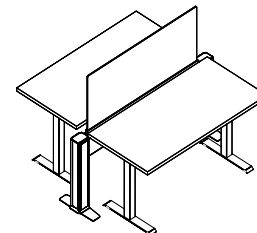

STRAIGHT BASE DIMENSIONS

- Height range: 27" - 45.5" excluding the top
- Worksurface width: 42" - 84"
- Worksurface depth: 24", 30"

CORNER BASE DIMENSIONS

- Height range: 28" - 45.5" excluding the top
- Worksurface width: 48" - 84"
- Worksurface depth: 24", 30"

Visit the [DRC](#) for more

6' x 6' Stations

- 2 Stage straight bases
- Beam with fabric screens
- Two section Dash credenzas with feet

5' x 2.5' Stations

- 2 Stage straight bases
- Beam with frosted glass screen