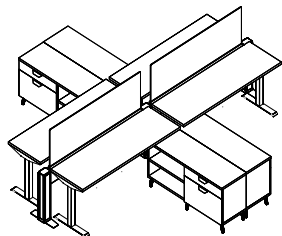

STRAIGHT BASE DIMENSIONS

- Height range: 27" - 45.5" excluding the top
- Worksurface width: 42" - 84"
- Worksurface depth: 24", 30"

CORNER BASE DIMENSIONS

- Height range: 28" - 45.5" excluding the top
- Worksurface width: 48" - 84"
- Worksurface depth: 24", 30"

Visit the [DRC](#) for more

6' x 6' Stations

- 2 Stage straight bases
- Beam with fabric screens
- Two section Dash credenzas with feet

5' x 2.5' Stations

- 2 Stage straight bases
- Beam with frosted glass screen