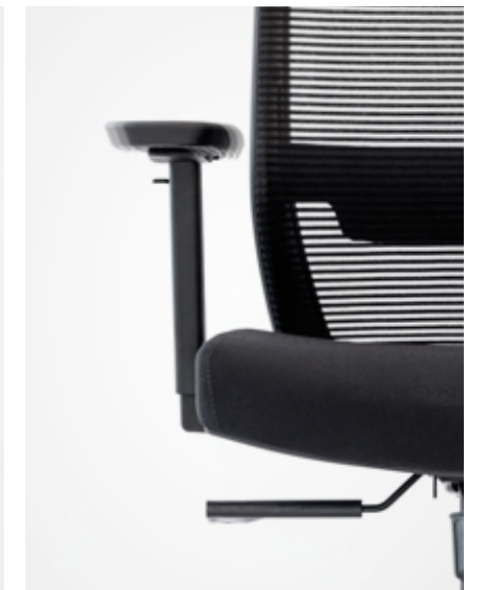

### Task Seating

- Greenguard Gold certified
- Height adjustable lumbar support
- Height adjustable padded 3D armrests
- Armrests move forward and backward and pivots side to side
- High Performance mesh back
- Nylon base and casters
- Synchronous mechanism with 3-lock position
- Easy to adjust seat slider
- Pneumatic lift

### Dimensions

Height: 38" – 42"

Width: 22" – 25"

Seat Height Range: 17" – 21"

Seat Depth: 18.5"

Seat Width: 20"

Arm Height: 8" – 11"

Range of Motion: 135°

Seat slider range: 2"

Armrest pivot range: 3"

[friant.com/seating](https://friant.com/seating)