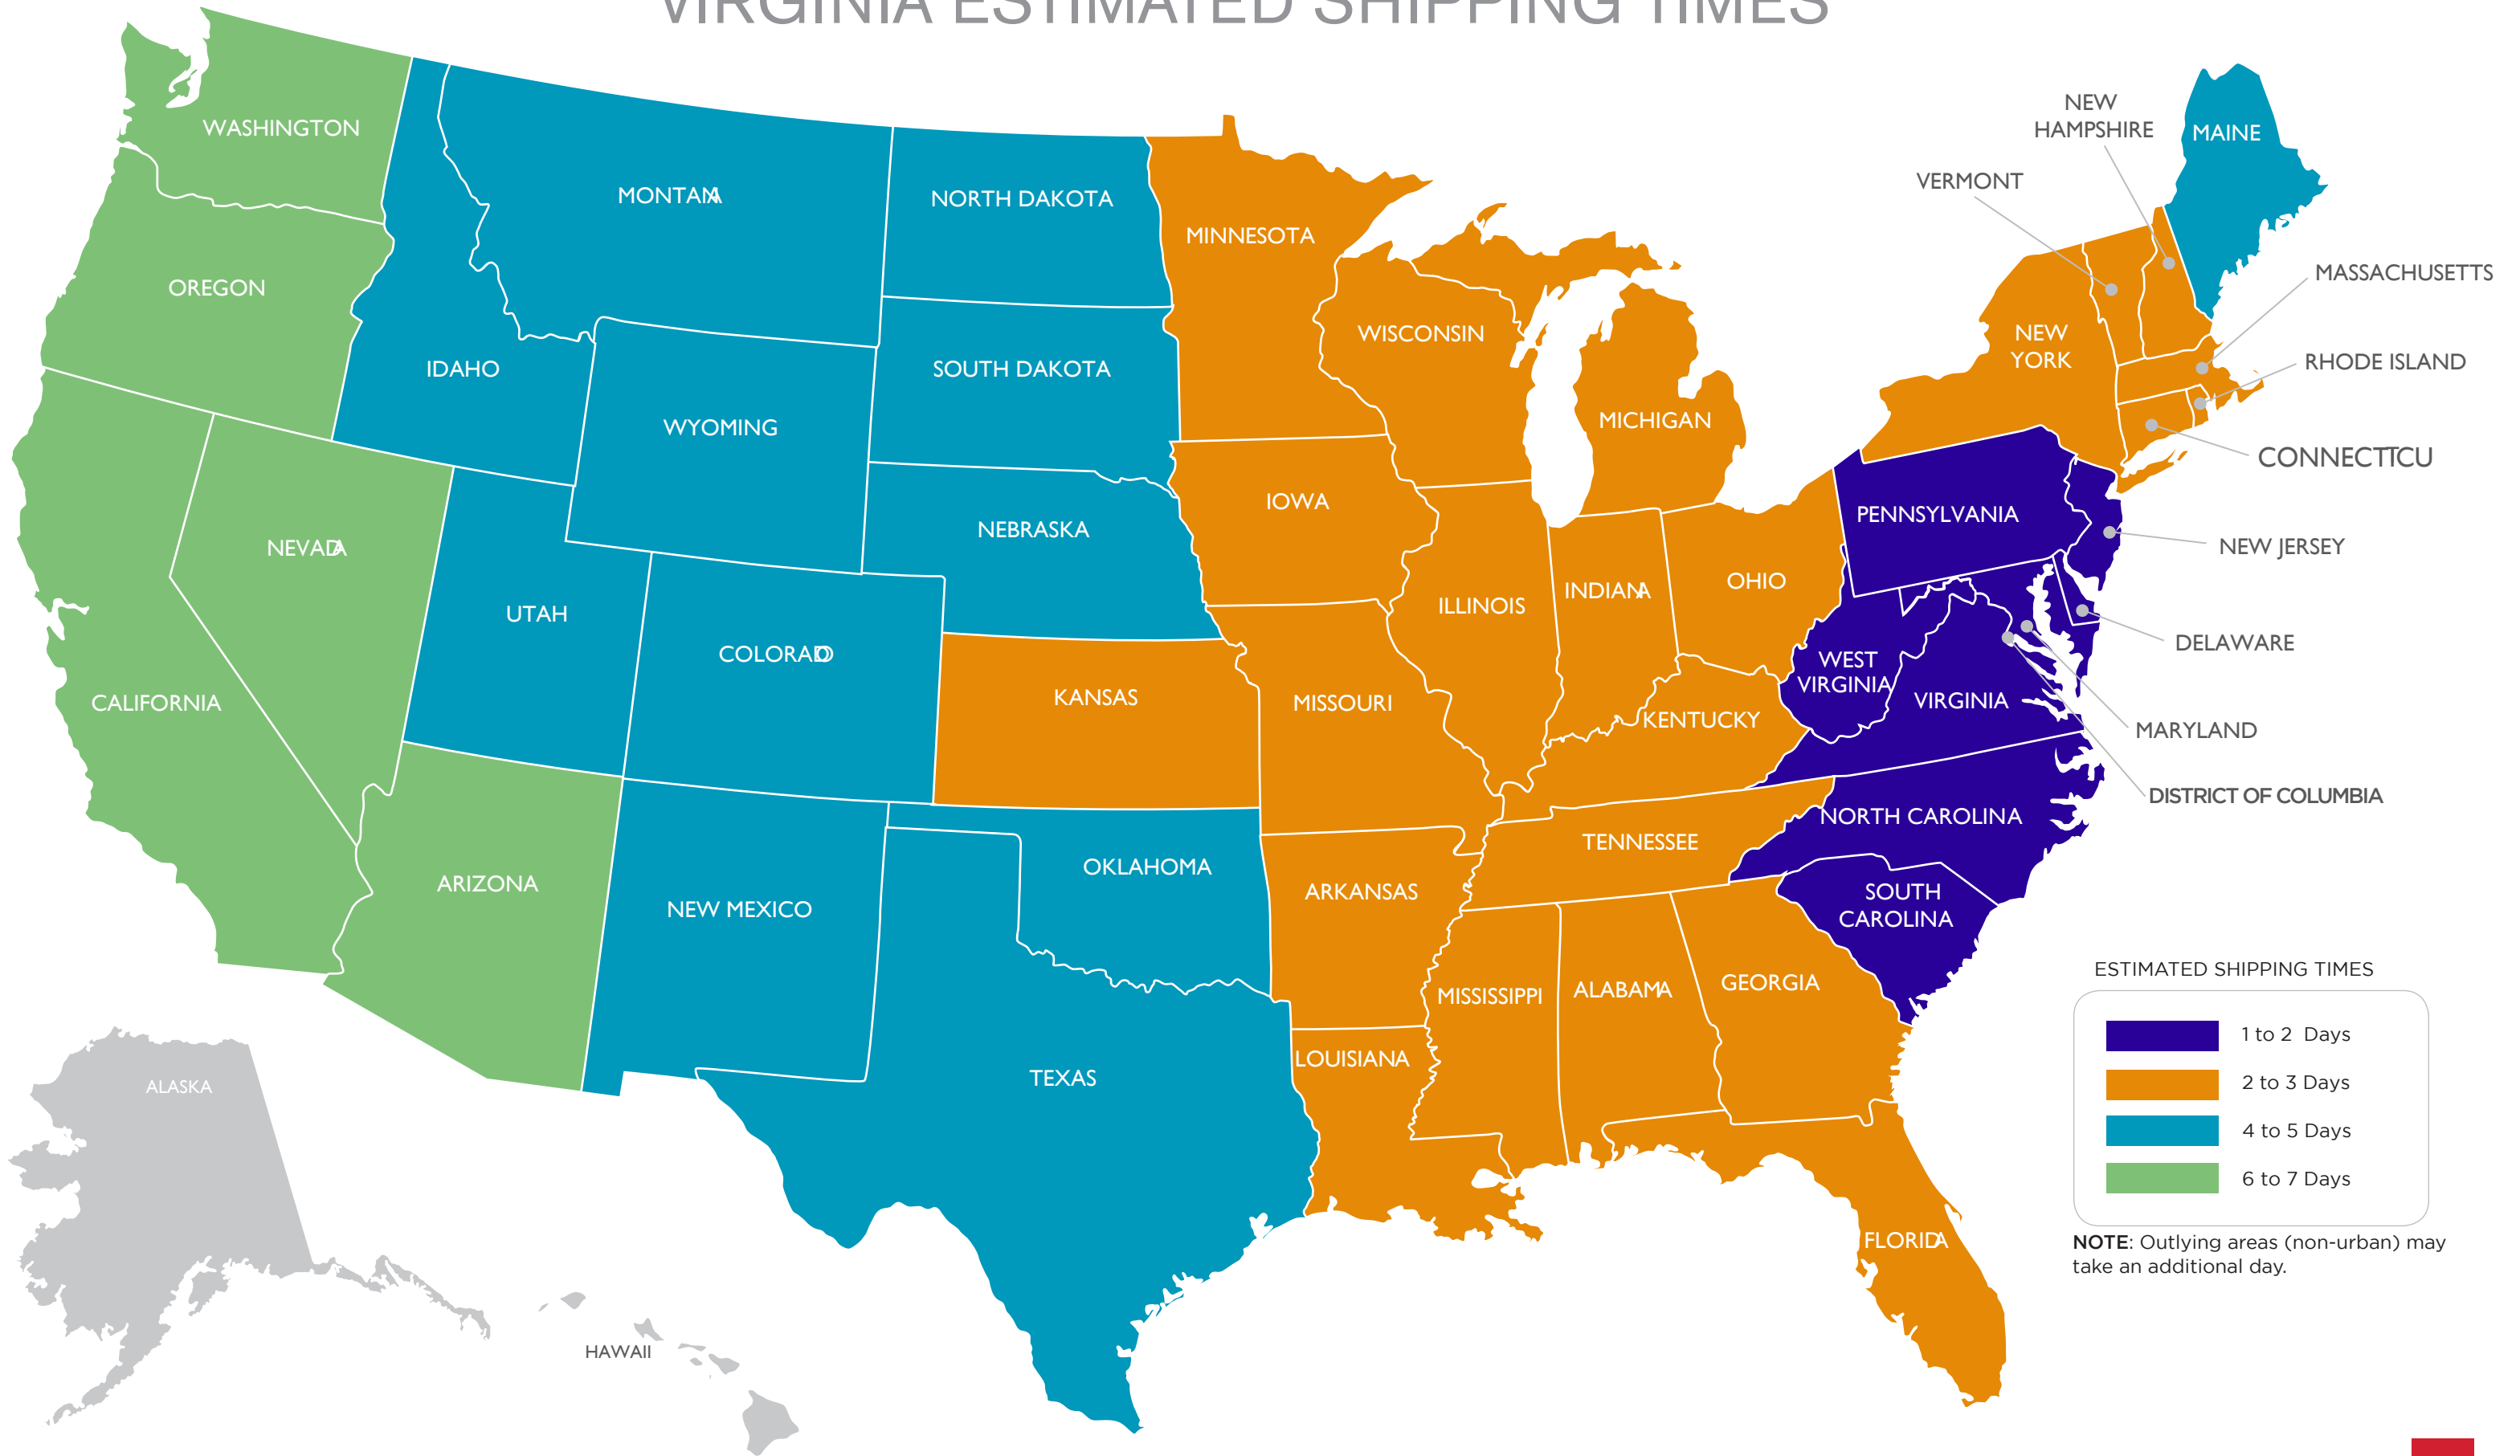

# CALIFORNIA ESTIMATED SHIPPING TIMES

# VIRGINIA ESTIMATED SHIPPING TIMES

ESTIMATED SHIPPING TIMES

- 1 to 2 Days
- 2 to 3 Days
- 4 to 5 Days
- 6 to 7 Days

NOTE: Outlying areas (non-urban) may take an additional day.