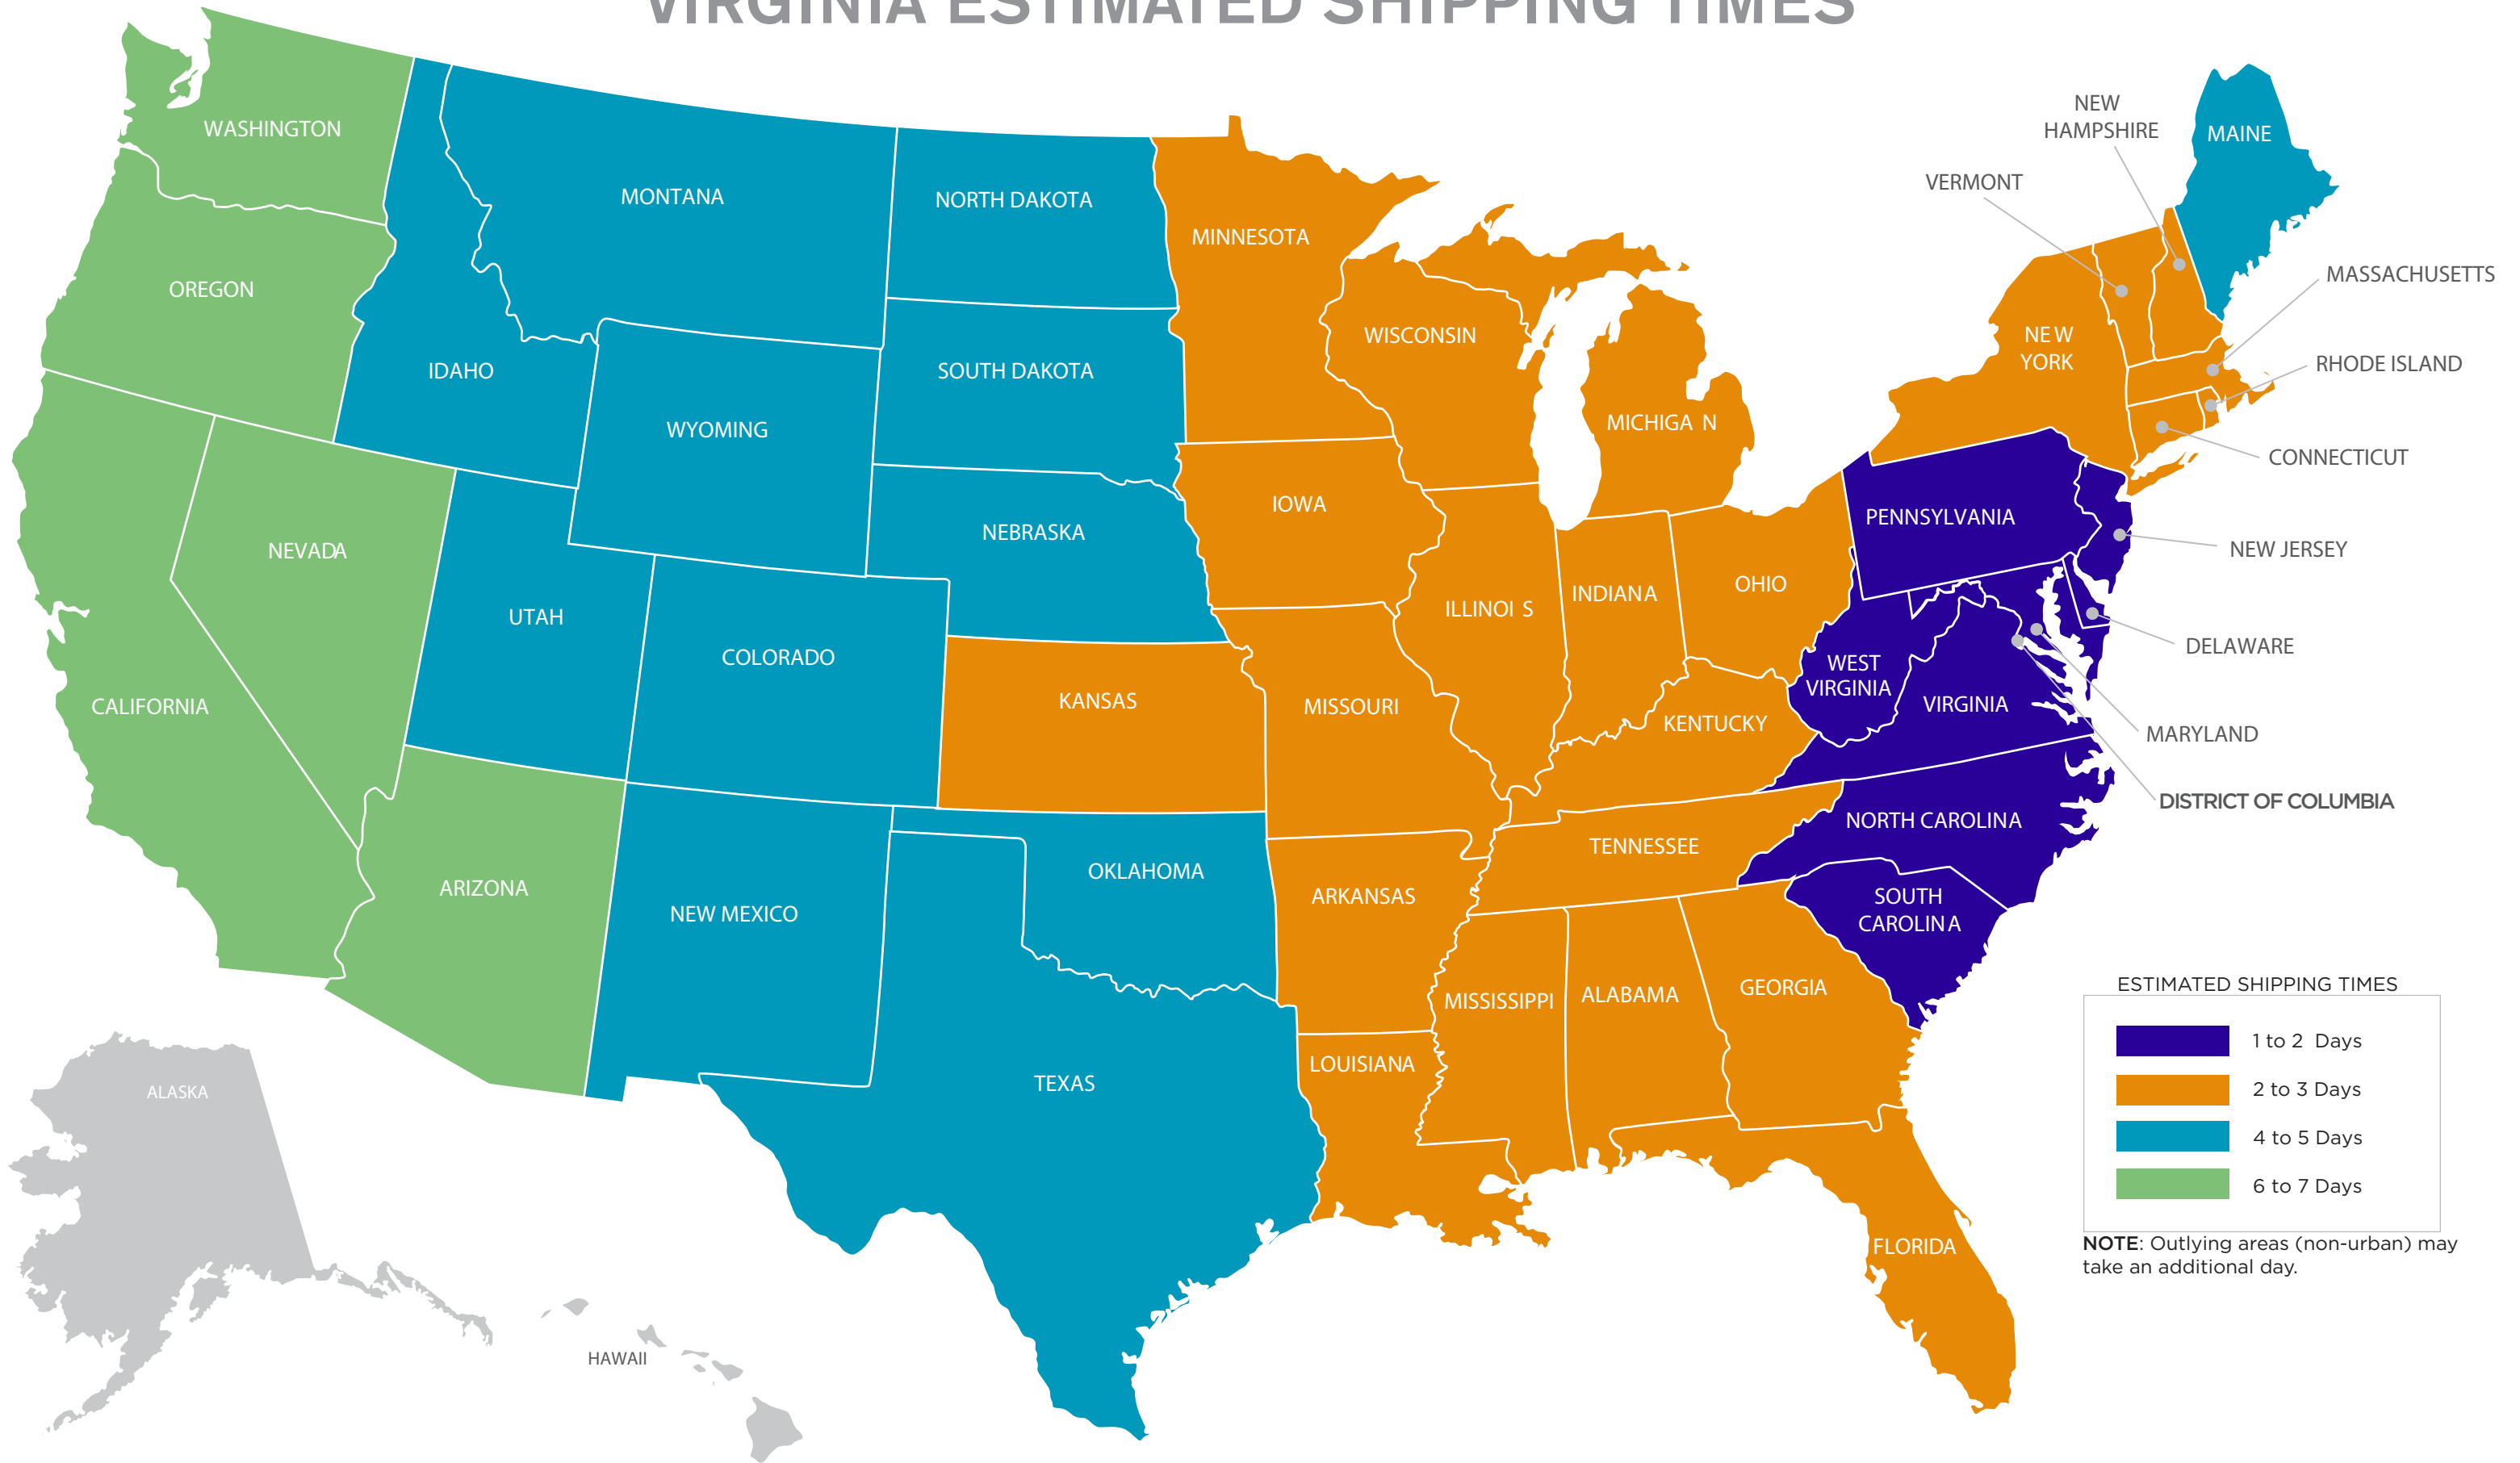

CALIFORNIA ESTIMATED SHIPPING TIMES

ESTIMATED SHIPPING TIMES

- 1 to 2 Days
- 2 to 3 Days
- 3 to 4 Days
- 4 to 6 Days
- 5 to 7 Days

NOTE: Outlying areas (non-urban) may take an additional day.

VIRGINIA ESTIMATED SHIPPING TIMES

ESTIMATED SHIPPING TIMES

- 1 to 2 Days
- 2 to 3 Days
- 4 to 5 Days
- 6 to 7 Days

NOTE: Outlying areas (non-urban) may take an additional day.