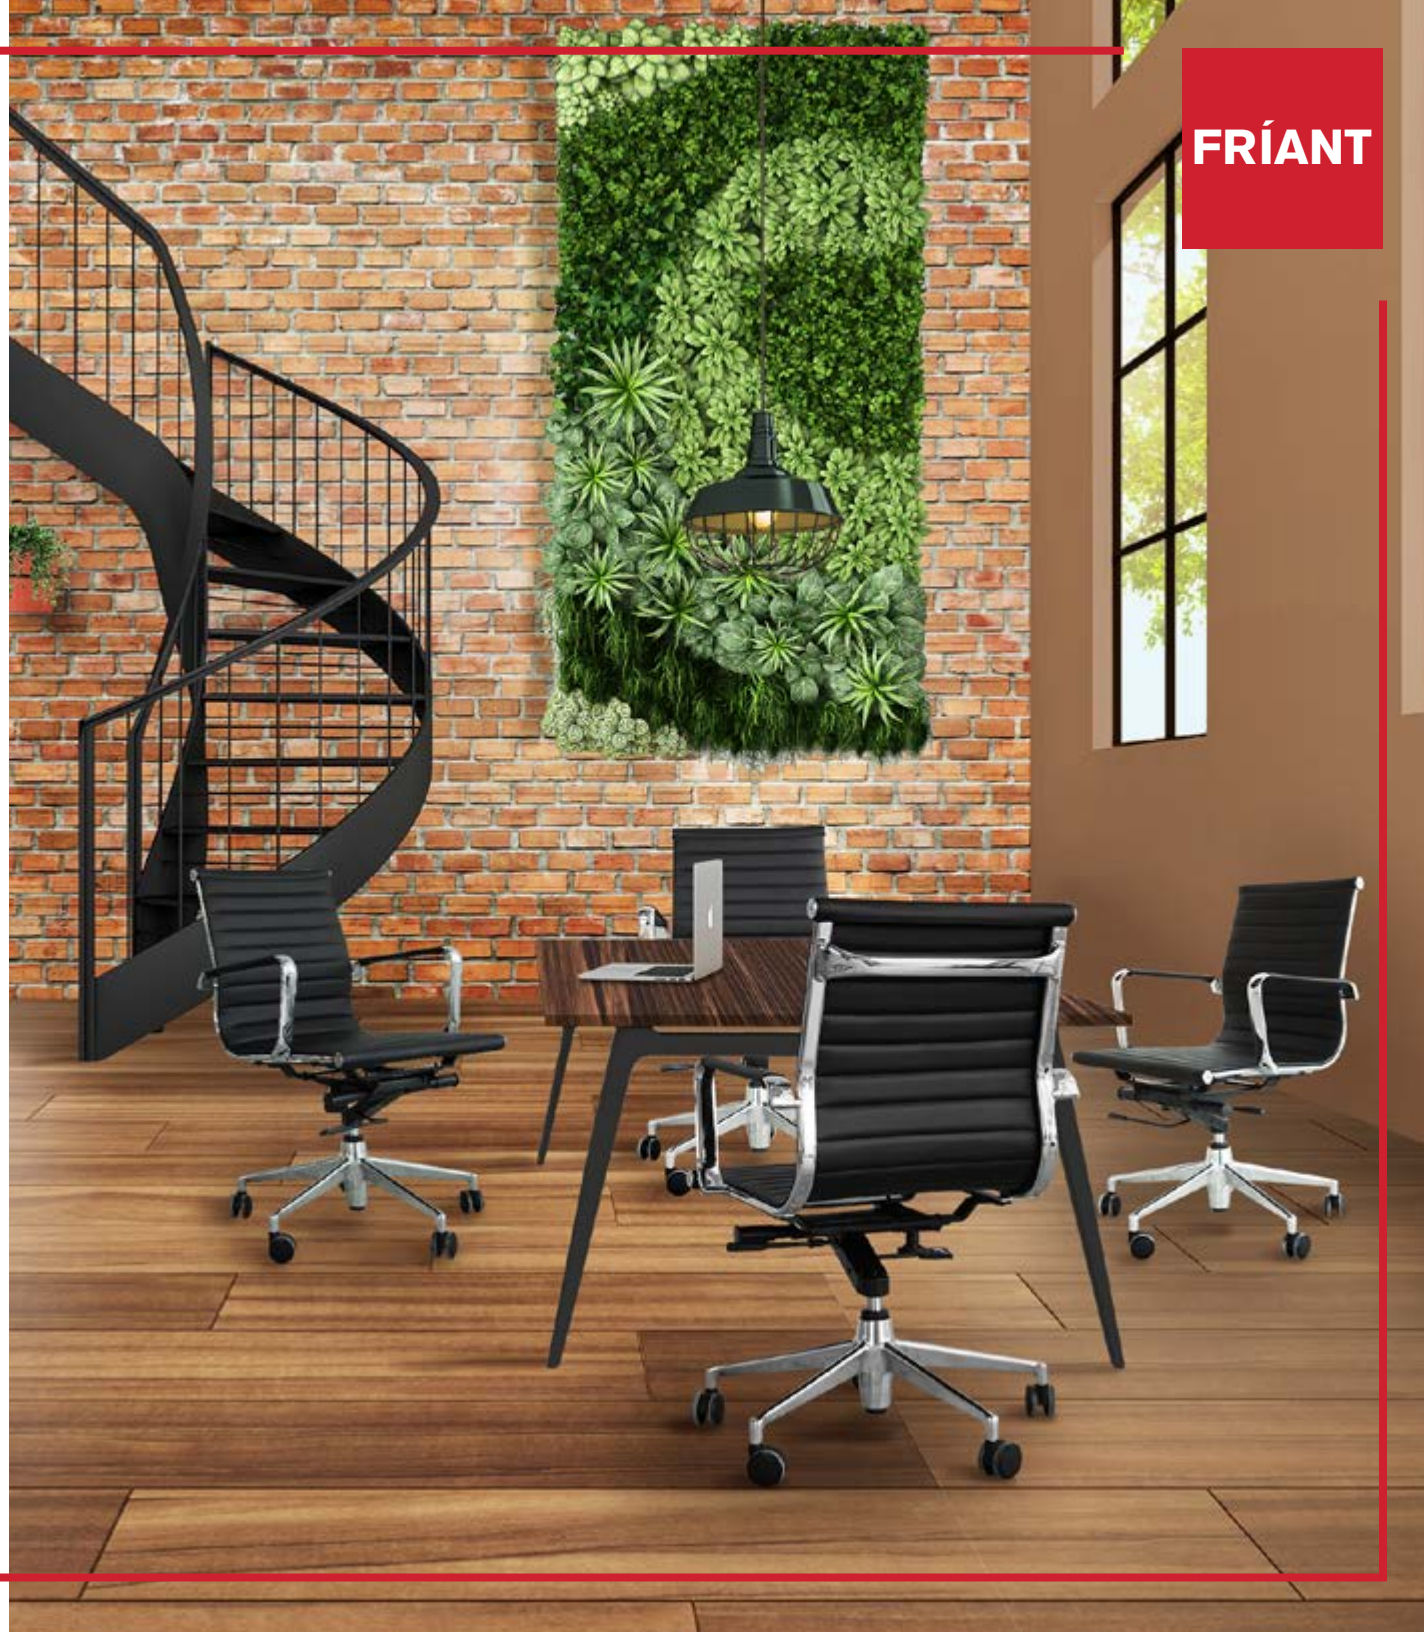

# STERLING

REAL COMFORT  
LASTING QUALITY

The Friant STERLING features a ribbed faux leather seat and steel chrome finish frame that create a refined aesthetic for the home or office. The pneumatic lift and tilt-swivel mechanism let you adjust the chair to suit your needs.

### HIGHLIGHTS

The STERLING ribbed office chair is modeled after a mid-century modern classic for its design and comfort. This high quality modern chair features a five-point base with caster, steel frame, tilt lock, faux leather seat and back, and tilt tension.

### FEATURES

- Faux Leather
- Steel Frame
- Five-Point Base with Casters
- Tilt Lock/Tension
- Aluminum Alloy Arm Rests
- 105° - 127° Tipping Angle
- Height Adjustable

### MEASUREMENTS

PRODUCT DIMENSIONS  
22"L x 20.5"W x 35 - 38.5"H

SEAT DIMENSIONS  
20"L x 17.5"W x 17 - 20.5"H

ARMREST HEIGHT 10"H

BACKREST DIMENSIONS 19"H

WEIGHT 40.4 lbs.

COLOR BLACK

ITEM# F025B