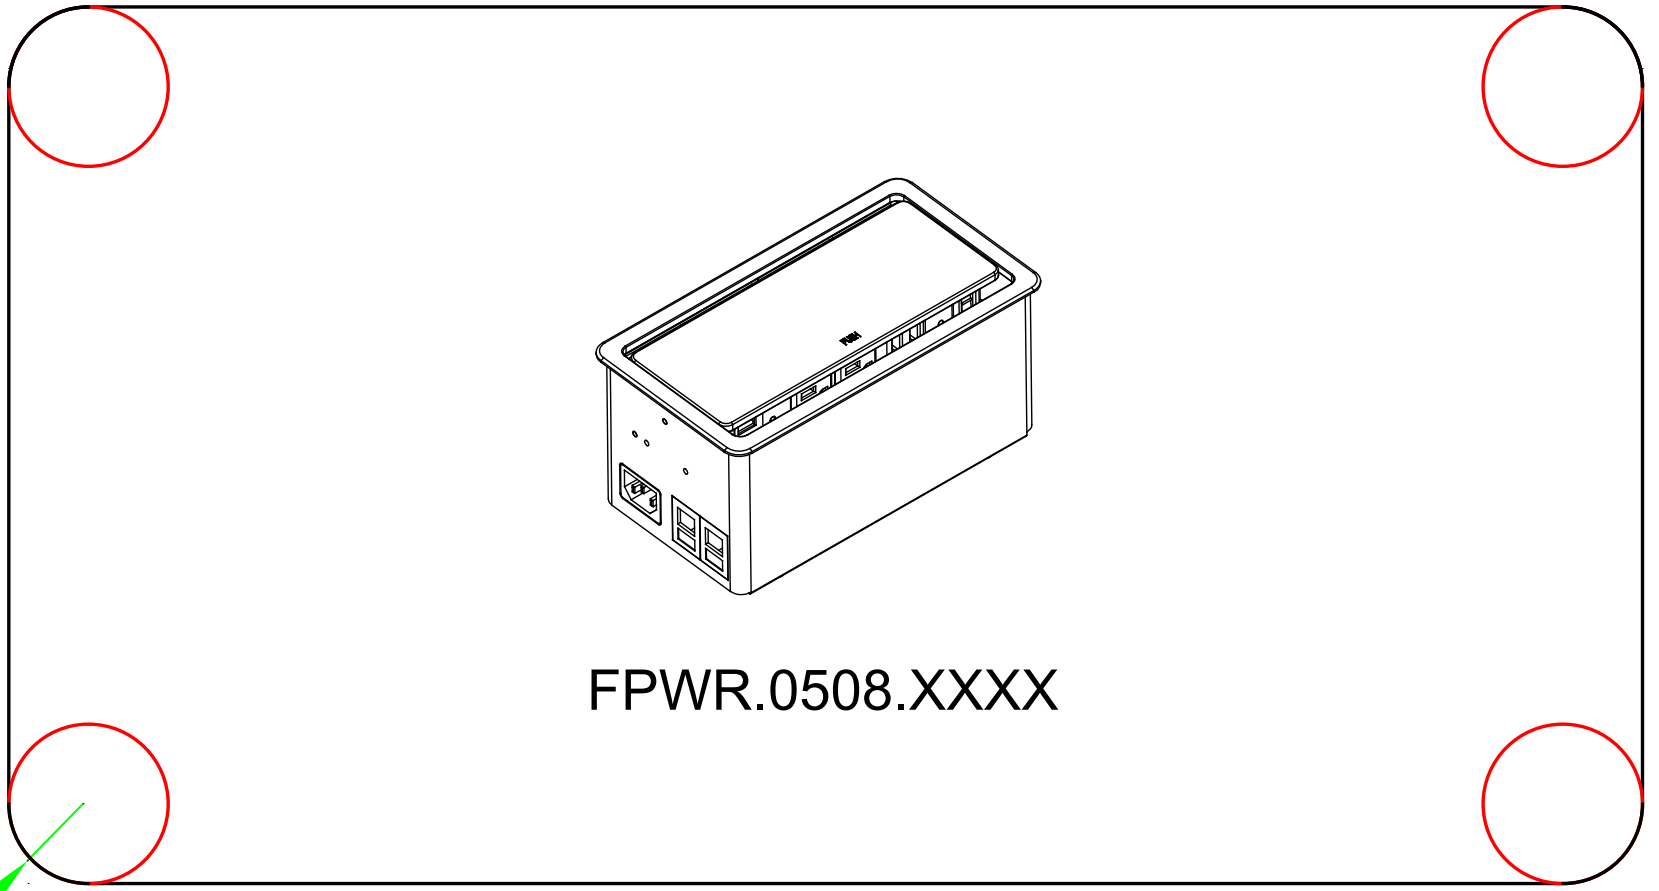

**FRÍANT**

8.07 "

4.33 "

R0.39 "

FPWR.0508.XXXX

IN.BOUND CUT

SCALE 1:1