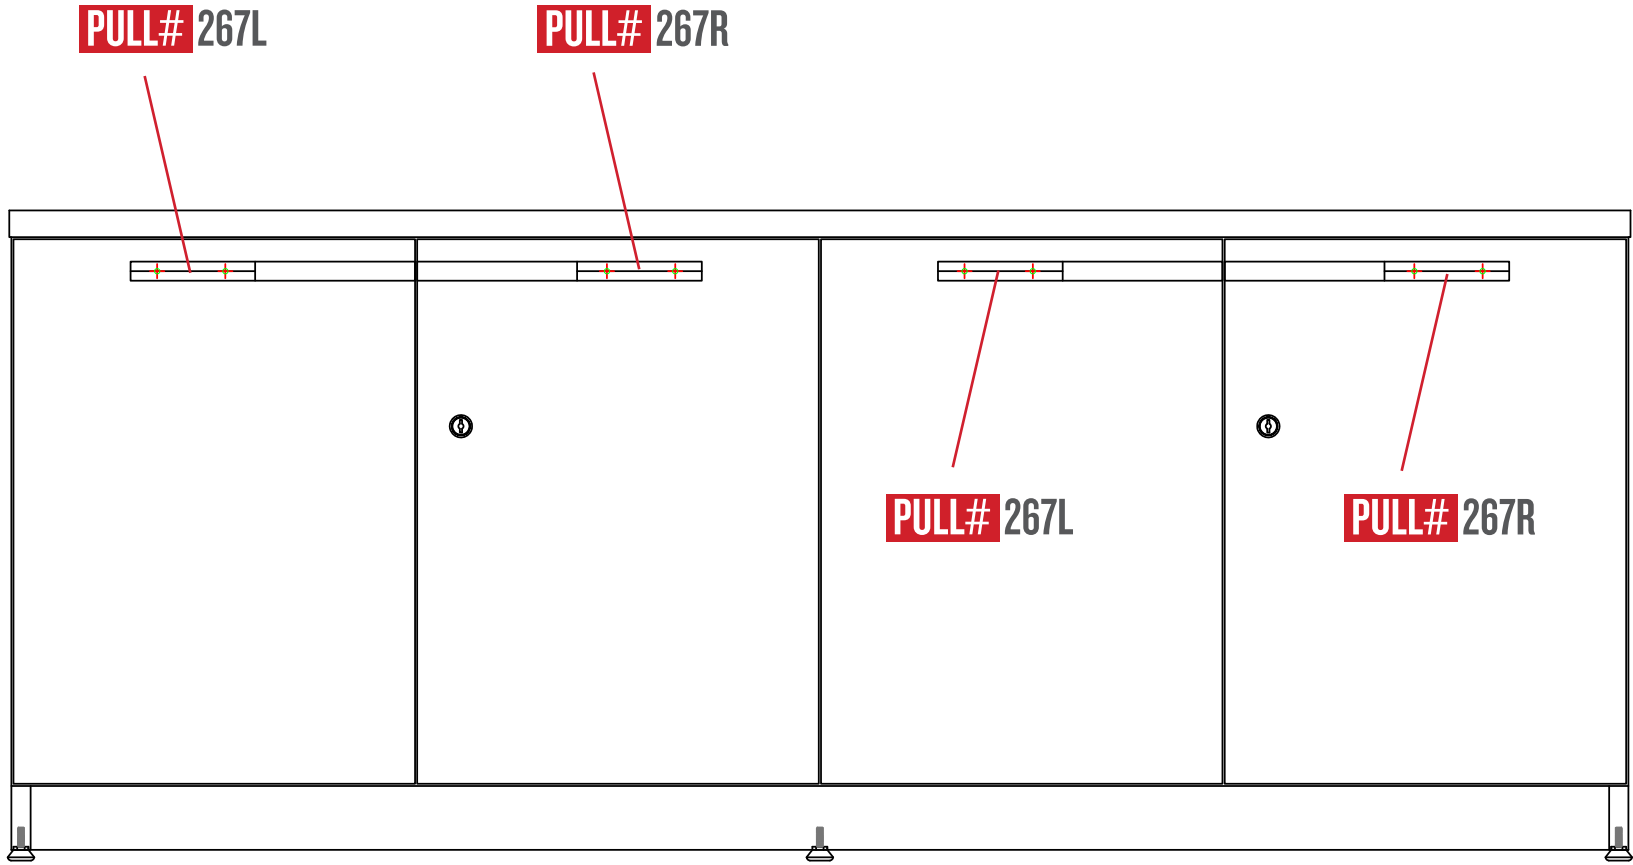

DESIGN MEETS BUSINESS
SENSE MEETS SENSE™

LC-2760

Dash Pull Map