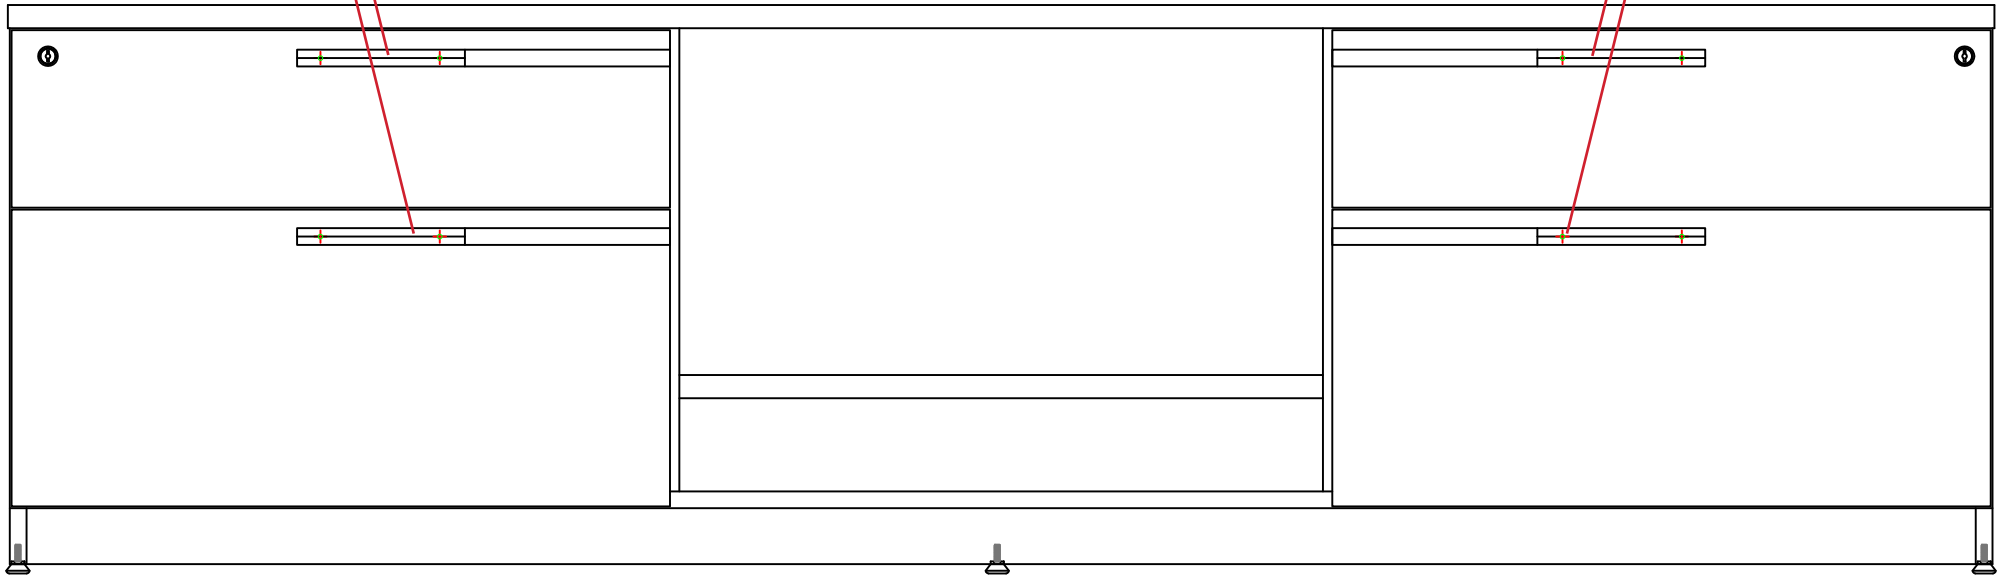

DESIGN MEETS BUSINESS
SENSE MEETS SENSE™

PULL# 400L

PULL# 400R

LC-2484-1

Dash Pull Map