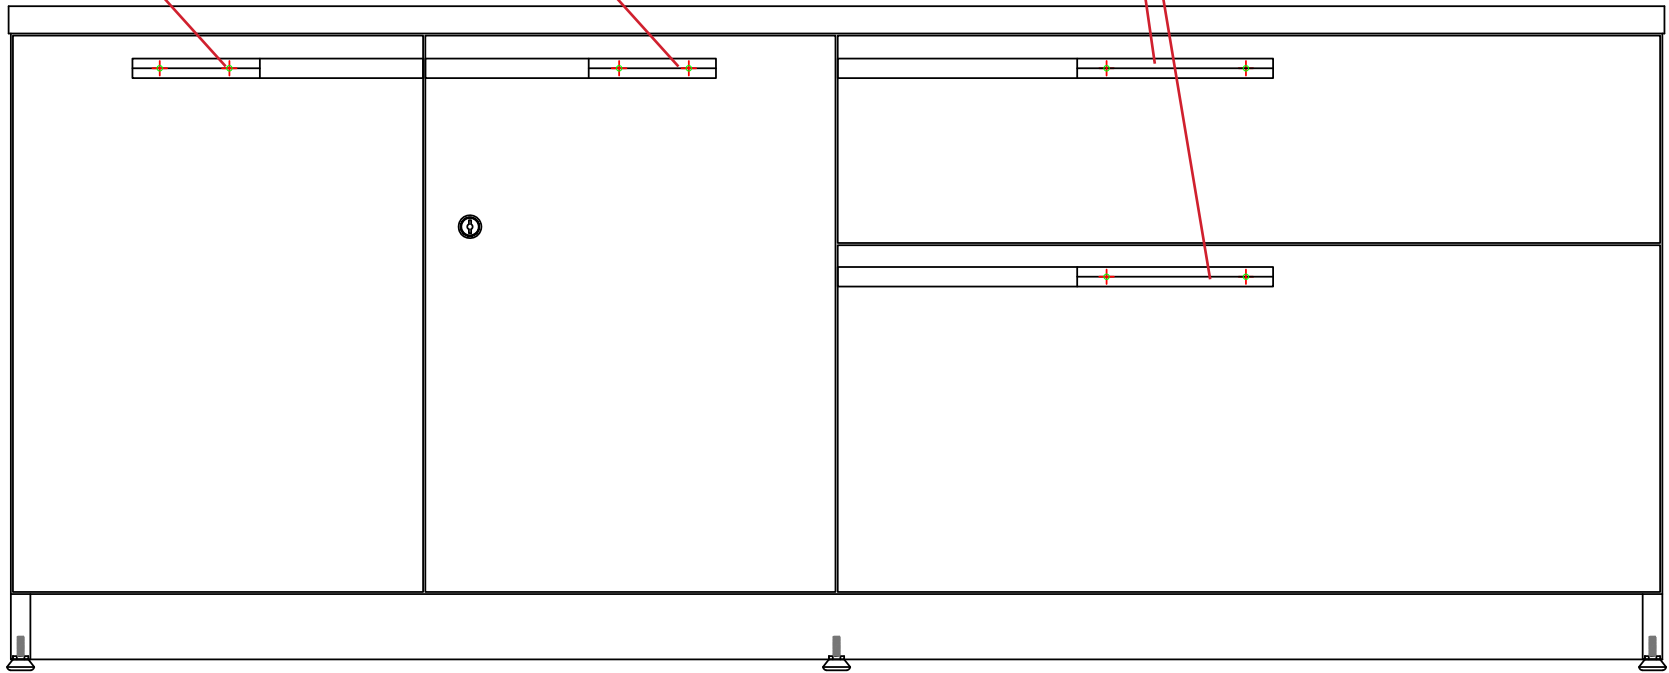

DESIGN MEETS BUSINESS
SENSE MEETS SENSE™

PULL# 267L

PULL# 267R

PULL# 400R

LC-2460-3R

Dash Pull Map